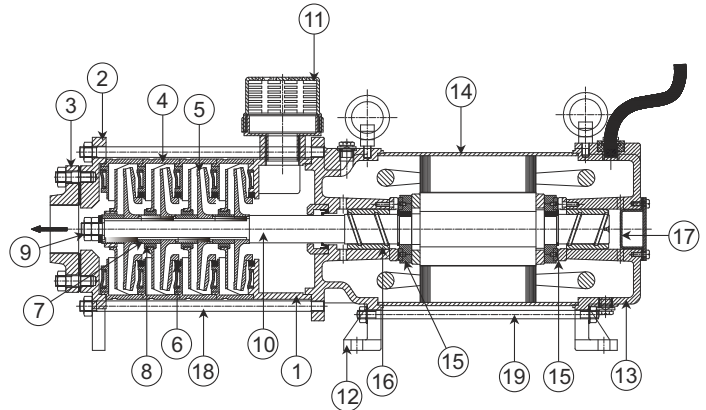

OPERATING CONDITIONS

Flow range : Up to 225 LPM
 Head range : Up to 84 metres
 Ambient temperature : Max. +50°C
 Liquid temperature range : 0°C to +50°C

MOTOR

Type : Submersible rewindable motor
 Ratings : 1 phase - 1.5 to 2.2 kW
 3 phase - 1.5 to 2.2 kW
 Rated speed : 2880 rpm
 Enclosure class : IP 68
 Standard voltages : 1 phase, 230 V
 (Tolerance +5% / -15%) 3 phase, 380-415 V
 Supply frequency : 50 Hz
 Duty / Rating : S1 / Continuous
 Direction of rotation : Clockwise as seen from the motor rear end.

SECTIONAL DRAWING & MATERIALS

POS.	COMPONENT	MATERIAL
1	Suction chamber	Cast iron
2	Delivery chamber	Cast iron
3	Delivery flange	Cast iron
4	Bowl	S.S.304
5	Impeller	S.S.410
6	Wear ring	NBR
7	Pump Sleeve	S.S.410
8	Bush	Bronze/NBR
9	Lock nut	S.S.304
10	Pump Shaft	S.S.410
11	Strainer	Engineering Plastic
12	Adaptor	Cast iron
13	Lower bearing housing	Cast iron
14	Stator body	S.S.202 / Cast iron
15	Bearing	Carbon/S.S.
16	Bush	Bronze
17	Diaphragm	NBR
18	Stud	S.S.410
19	Stud	S.S.410

PERFORMANCE TABLE

Outlet Size 38 mm (1.5")

PUMP TYPE	HP	STAGE	PHASE	Q l/min	0	25	50	75	100	125	150	175	200	210
LHMS-158A	2.0	4	1 Phase	H (m)	57	56	54	52	51	49	40	28	12	4
LHMS-58A	2.0	4	3 Phase		57	56	54	52	51	49	40	28	12	4
LHMS-101B	3.0	6	1 Phase		78	77	76	75	70	61	47	32	15	5
LHMS-1B	3.0	6	3 Phase		78	77	76	75	70	61	47	32	15	5